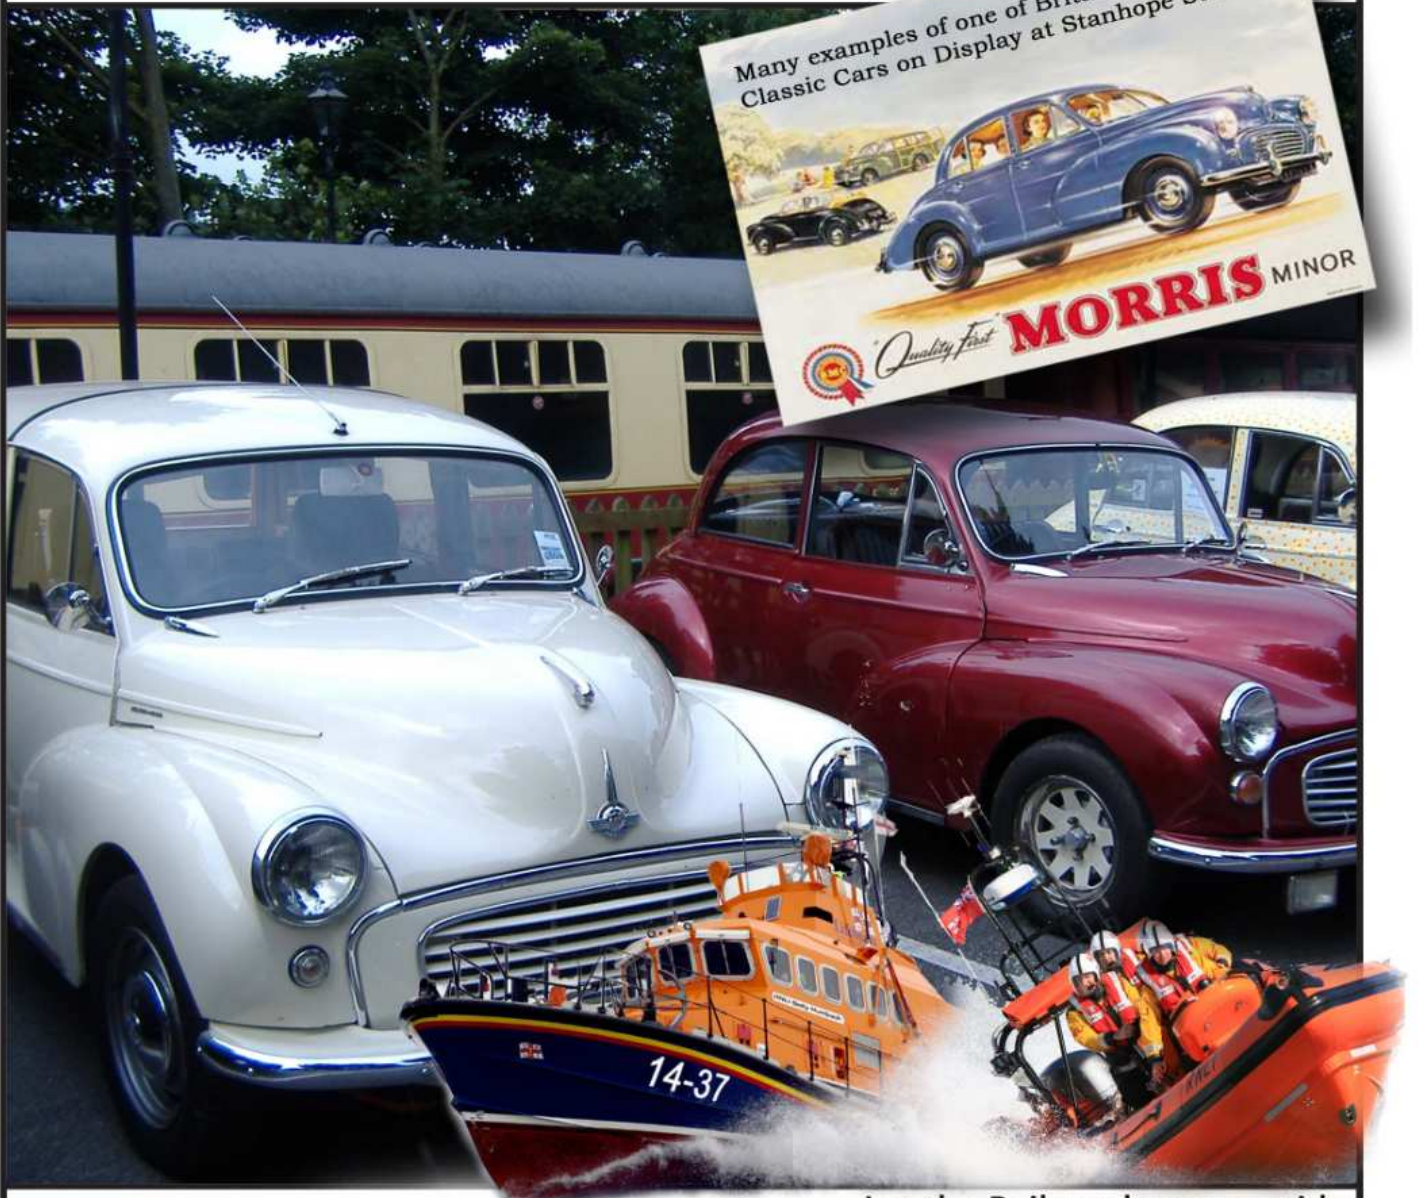

WEARDALE RAILWAYS

Morris Minor Rally

and Charity Day

Sunday 15th August

Lifeboats

Many examples of one of Britain's Favourite
Classic Cars on Display at Stanhope Station!

Quality First **MORRIS** MINOR

In support of the
Hartlepool RNLI Lifeboats
(Registered Charity No. 209603)